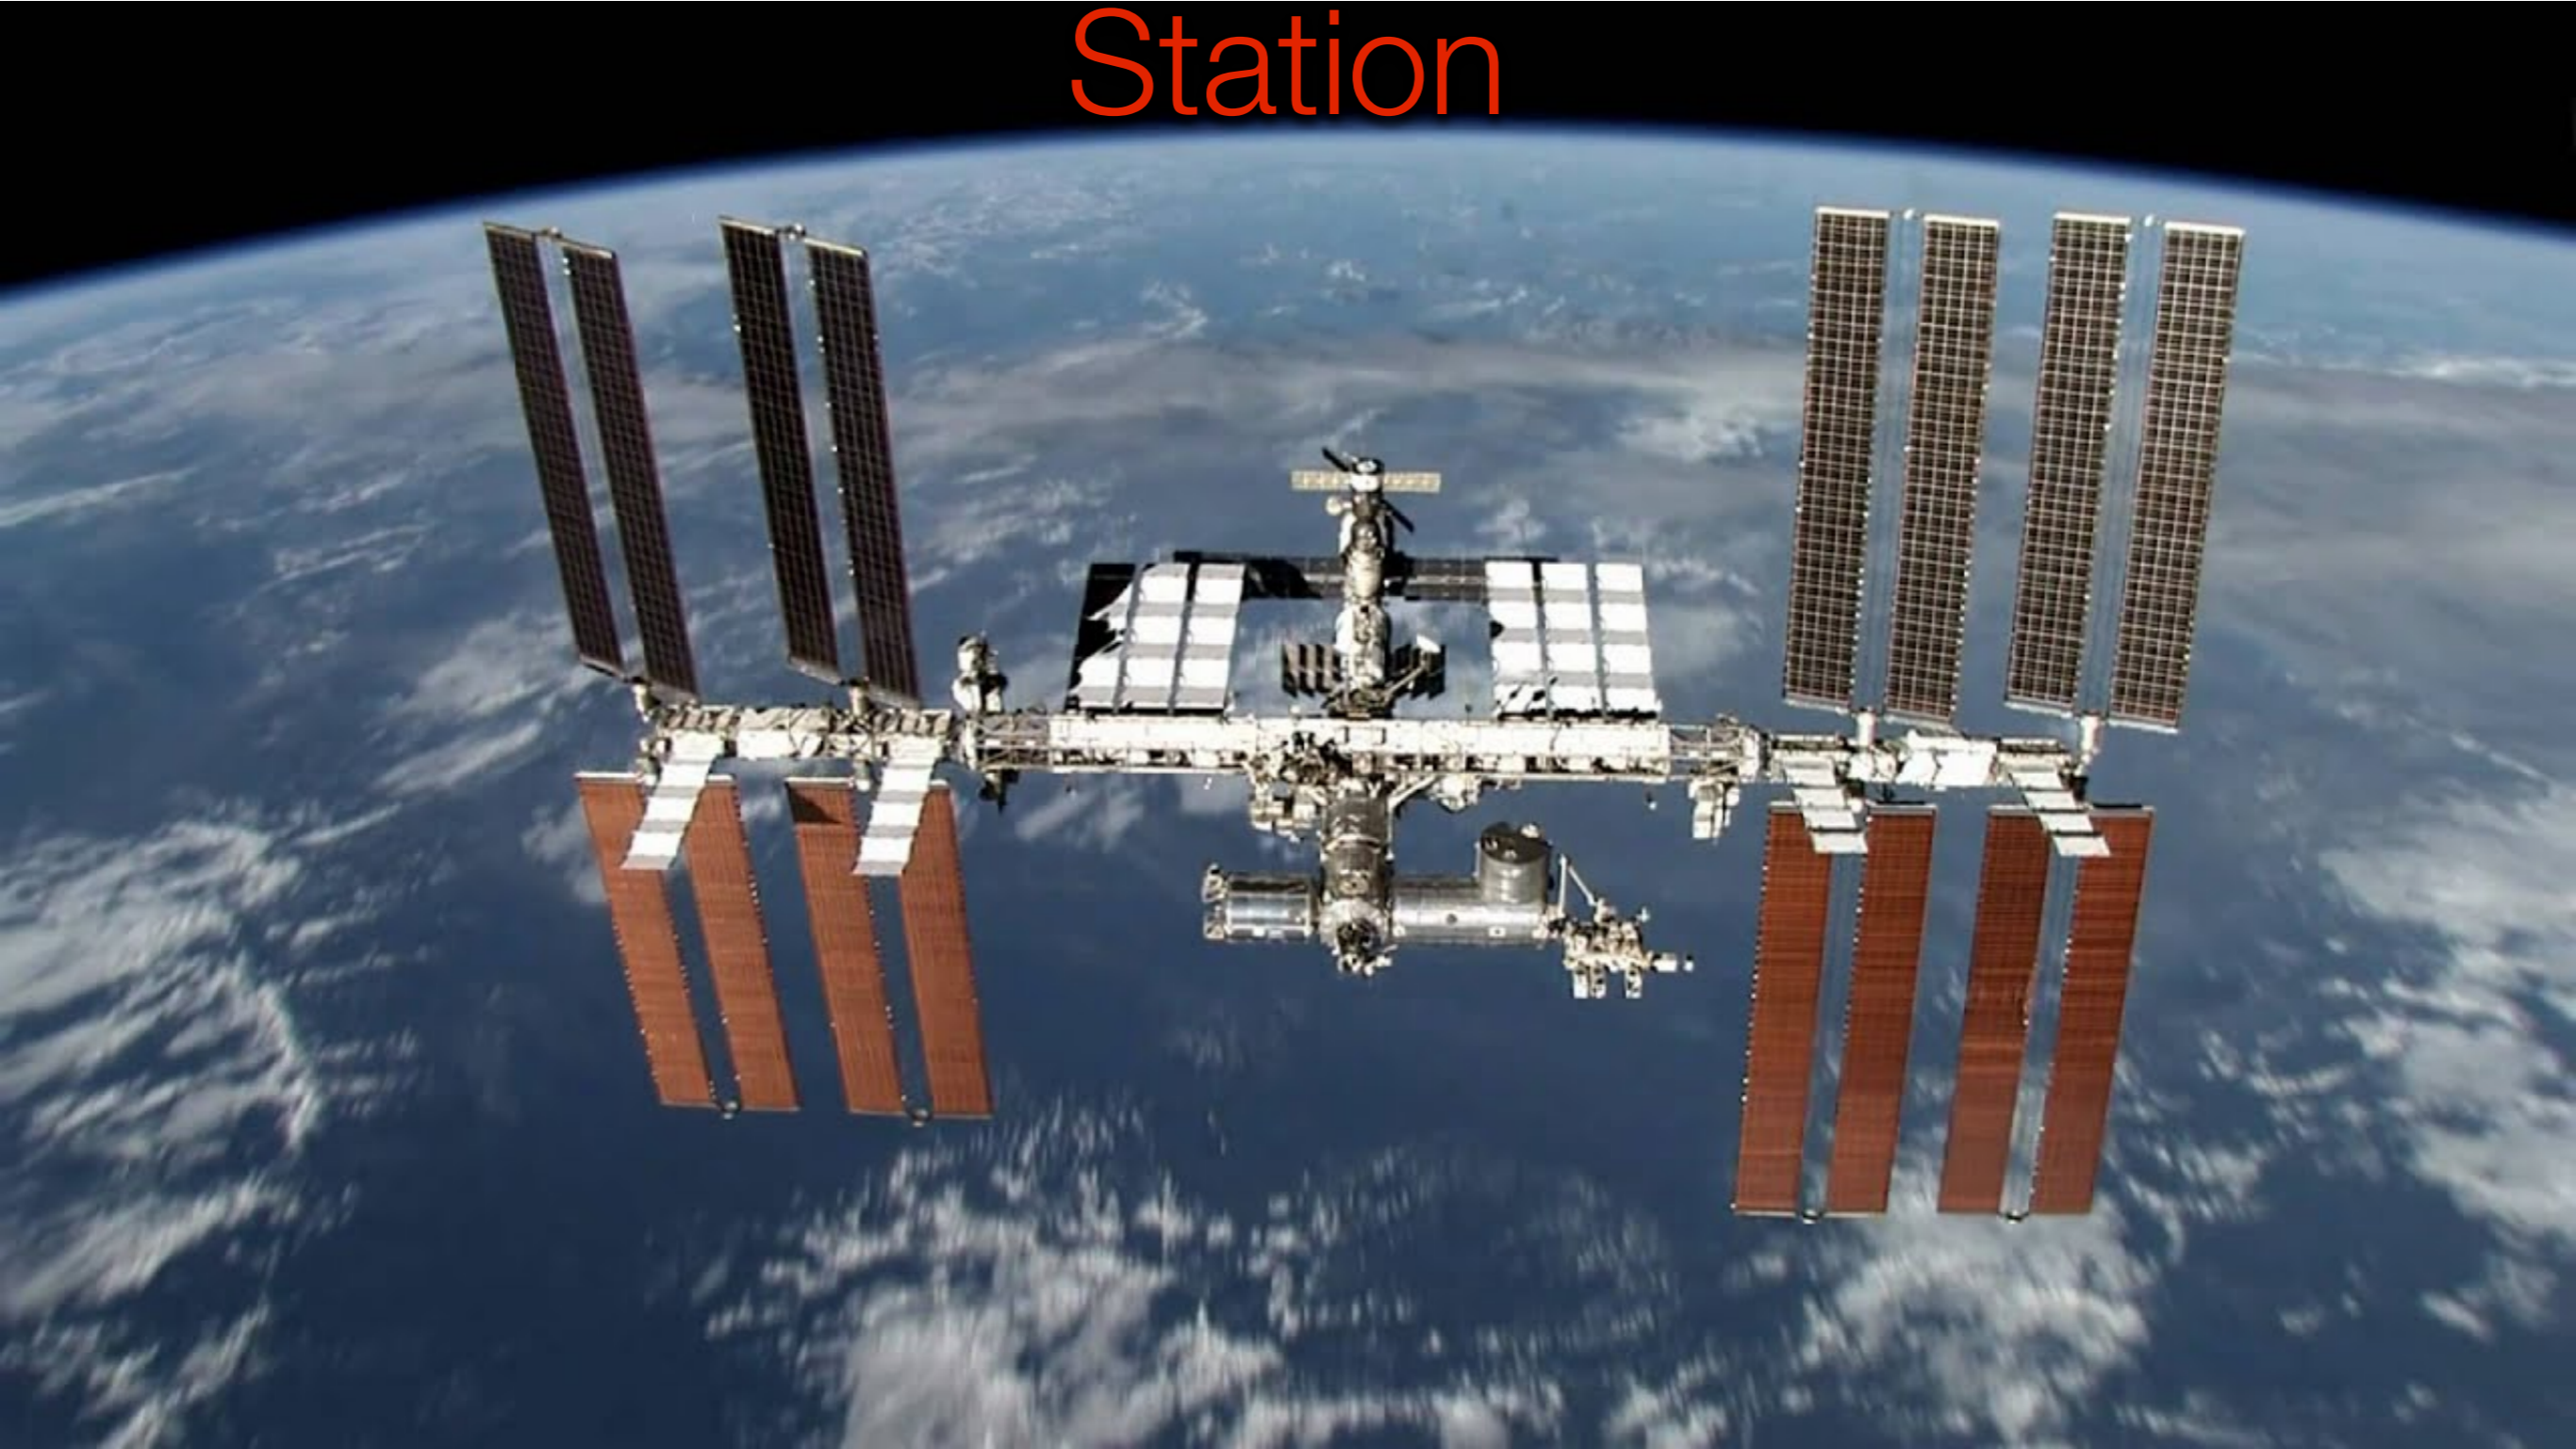

# The International Space Station

By Ethan

# What is a Space Station?

A space station is a big machine that floats in space. It sends lots of information from space to Earth 🌍.

This information helps scientists understand space.

# How big is the International Space Station?

The International Space Station is as wide as five NHL rinks.

# How fast does the Space Station travel?

The International Space Station travels in orbit around Earth at a speed of roughly 17,150 miles per hour (that's about 5 miles per second!)

What is life like on the  
Space Station?