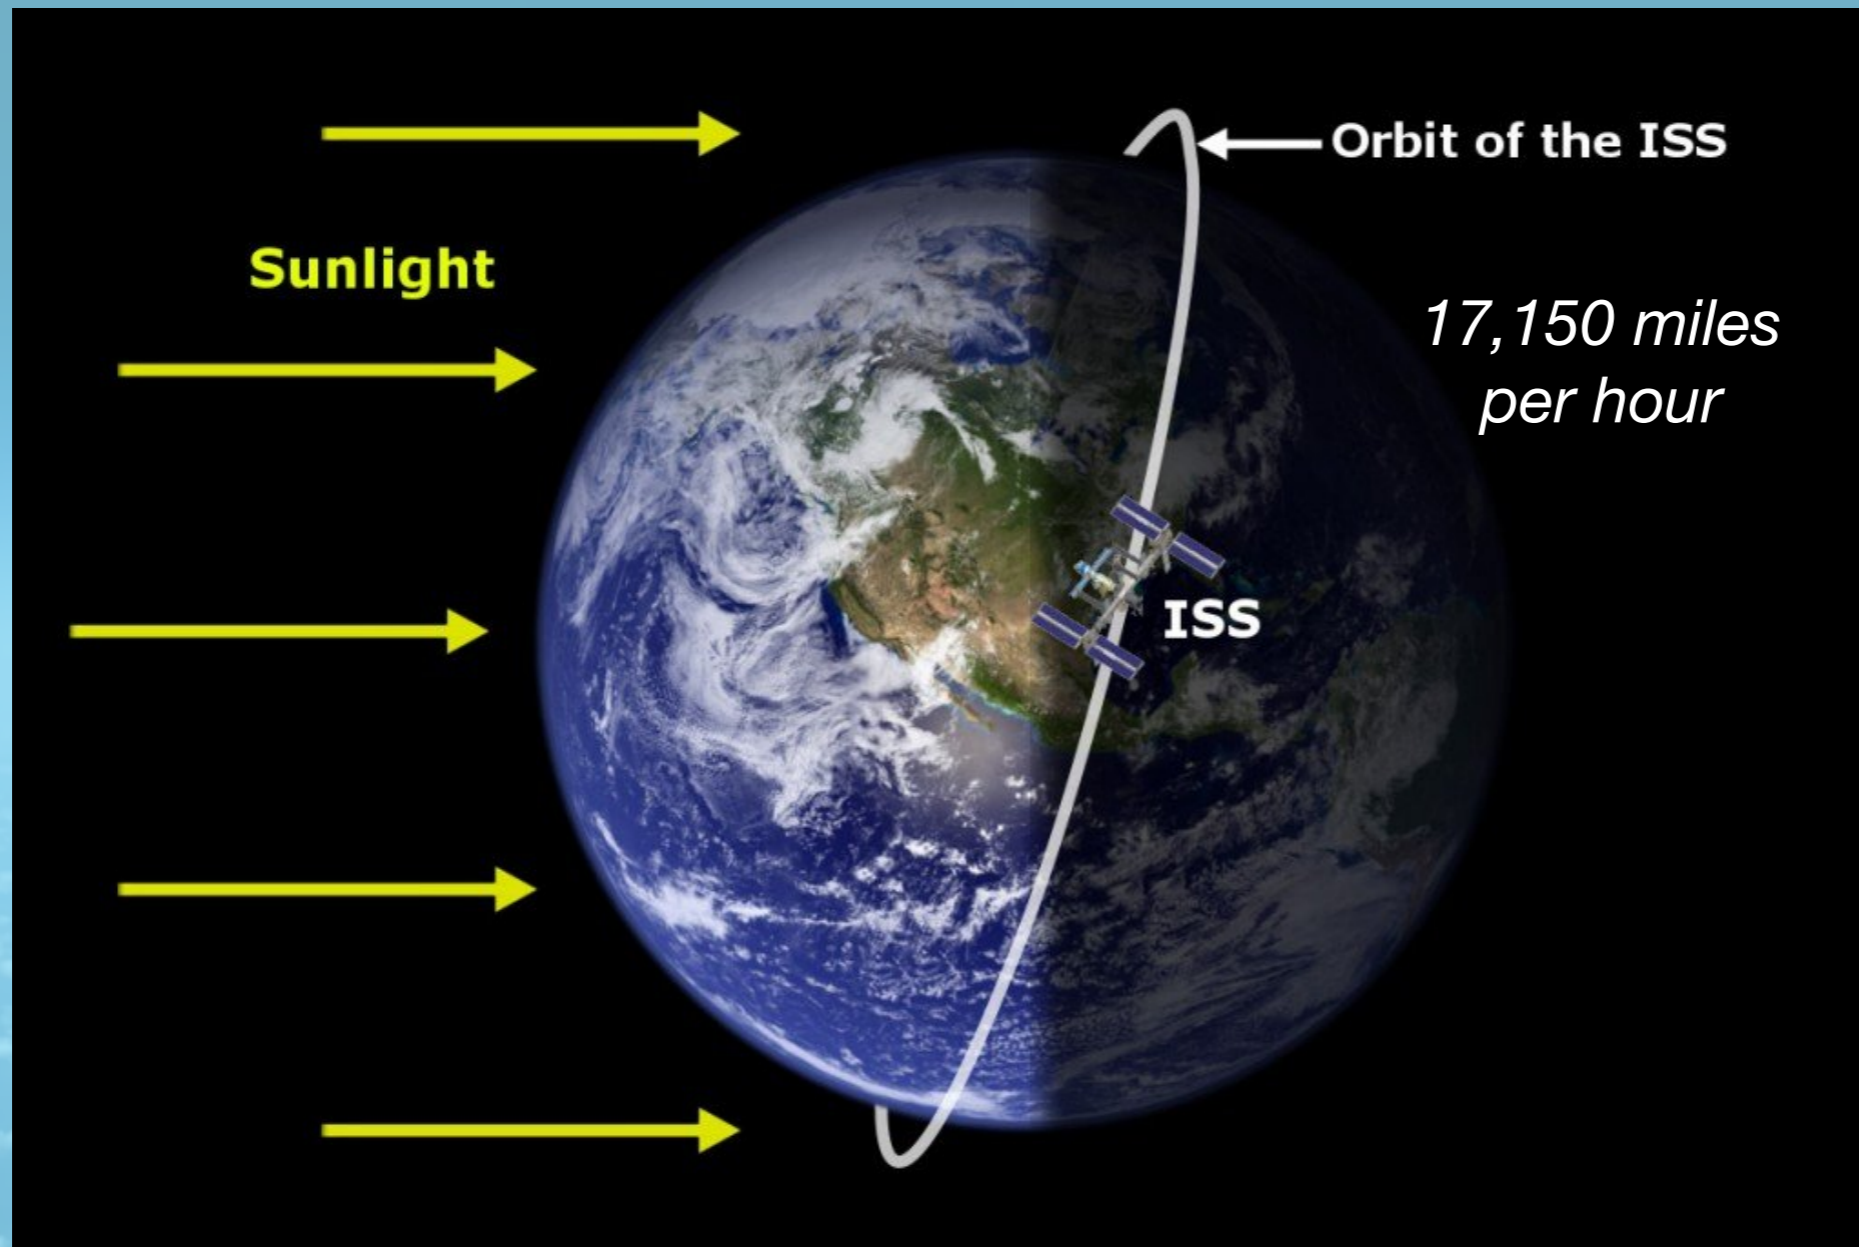

# The International Space Station

By Ethan

# What is a Space Station?

A space station is a big machine that floats in space. It sends lots of information from space to Earth 🌍.

This information helps scientists understand space.

# How big is the International Space Station?

The International Space Station is as wide as five NHL rinks.

# How fast does the Space Station travel?

The International Space Station travels in orbit around Earth at a speed of roughly 17,150 miles per hour (that's about 5 miles per second!)

What is life like on the  
Space Station?