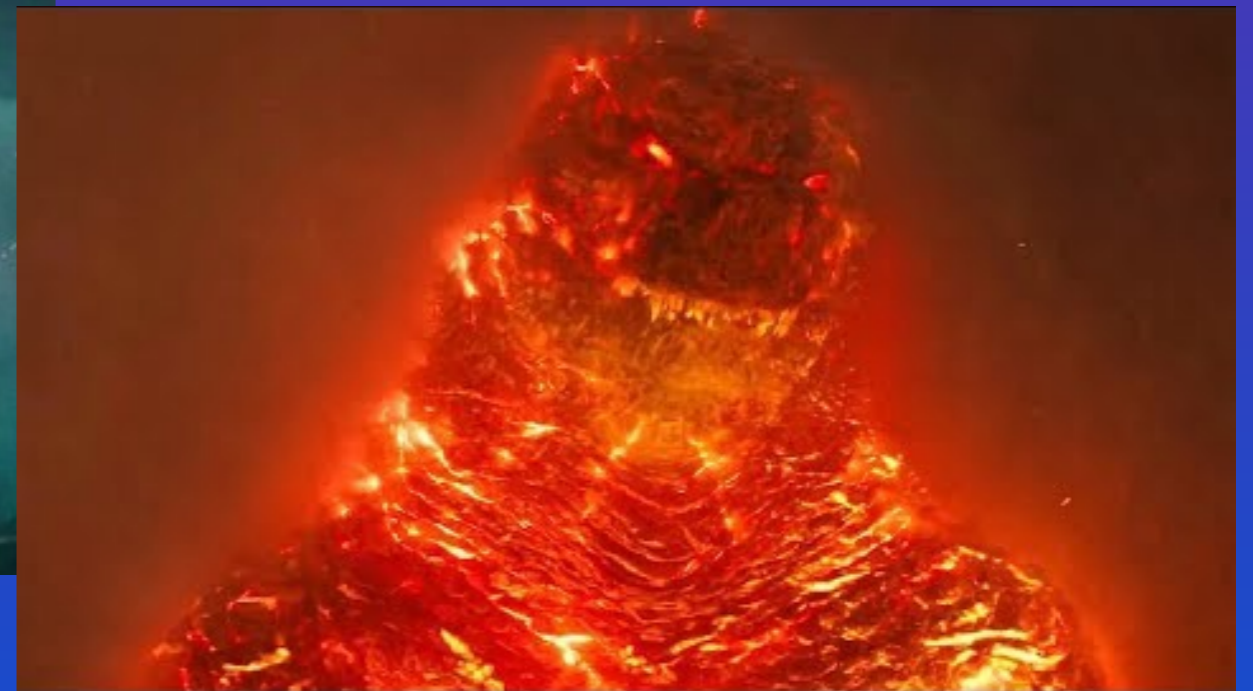

MOVIE CHARACTERS

By Terry

Godzilla

WHO IS GODZILLA?

Godzilla was a big monster from the Godzilla movie. Godzilla lived in the ocean under a volcano. The army found it and tried to kill it by dropping a nuclear bomb. However, it didn't kill it but made it stronger.

GODZILLA'S POWERS

Its trademark attack is his “ray”, which is capable of devastating roughly one quarter of Tokyo in a single blast. A not so well known ability is to project a field of nuclear energy from its body which is called a nuclear pulse.

ANOTHER POWER OF GODZILLA

It can make fire come out of its mouth, tail and back. This power can burn down the city and kill all the people.

Monster Zero

Who is Monster Zero?

Monster Zero is a big monster from another planet in outer space. It is also known as King Ghidorah. Monster Zero is an ancient evil monster that destroyed lots of planets including Venus and Mars.

Who is Monster Zero?

Monster Zero came to Earth a long time ago. It fell in the ice and slept for thousands and thousands of years. Monster Zero wants to govern the Earth by killing all the other monsters like Godzilla.